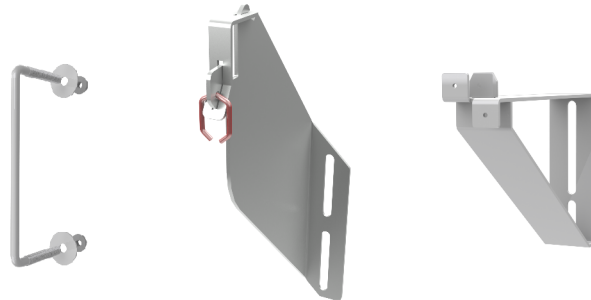

Ultima bracket

Bracket, standoff	Finish
Ultima 150 mm	RAL 7037
Ultima 210 mm	RAL 7037

ACCESSORIES

Kit Musca panel	Bolts, nuts and washers for 20 panels
Kit Musca bracket	10pcs of clamp 17x39 and fastening
Kit Musca high assembly	For screen that is heigher then racking
Cut profile	Various lengths to cut panels on site