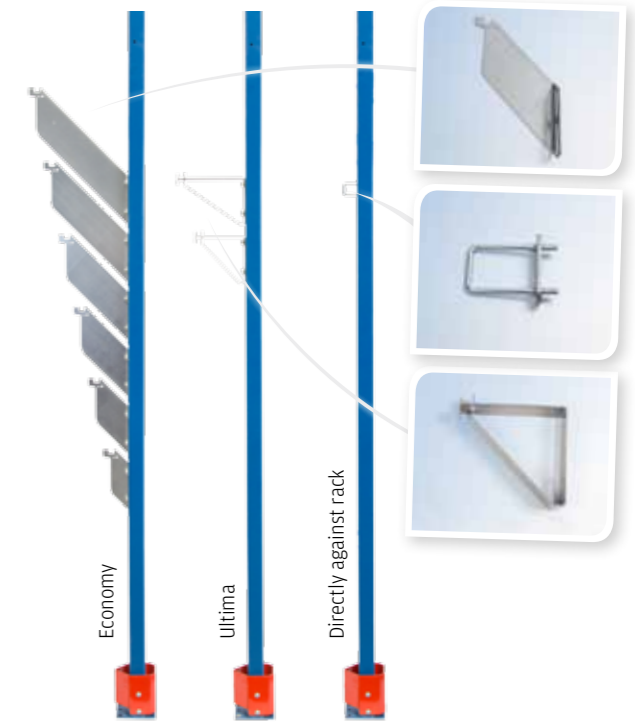

### MUSCA

Panels	(HxW) mm:
Panel	2200 x 700
Panel	2200 x 1200
Panel	2200 x 1500
Panel	1100 x 700
Panel	1100 x 1200
Panel	1100 x 1500

Available in mesh sizes 50 x 50, 100 x 50 & 25 x 25 mm

### BRACKET

Ultima Bracket
Ultima 150 mm
Ultima 210 mm

### Economy Bracket

Economy 50 mm, pre-galvanised
Economy 100 mm, pre-galvanised
Economy 150 mm, pre-galvanised
Economy 200 mm, pre-galvanised
Economy 250 mm, pre-galvanised
Economy 300 mm, pre-galvanised

### Directly against rack

0 mm

Imagining how a solution may look before the material has been ordered can be difficult. We can solve that problem using our Configura drawing and 3D rendering tool. Even before you order material from us, you can view our proposal via 2D and 3D generated drawings. The decision is easy. The design is done, you know what you are ordering.