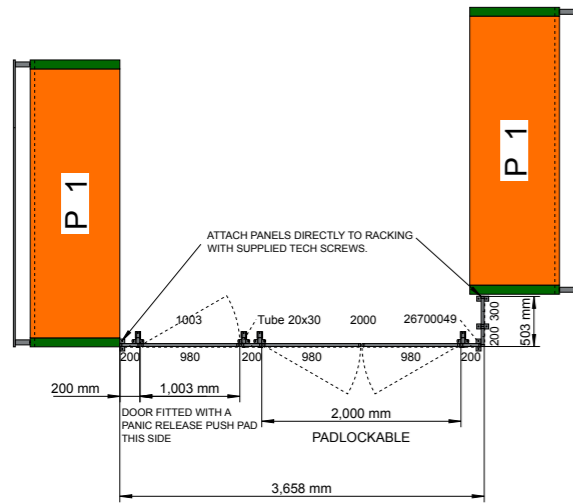

Drawings and overview in 2D and 3D

We have extensive experience of protecting people and materials in dangerous environments. Our sales staff can easily guide you through the different stages so that the solution we offer meets your needs.