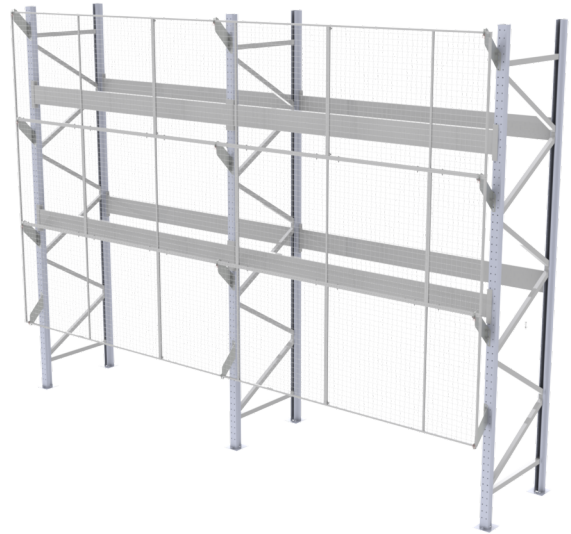

## Anti collapse system for pallettracking

The Musca Anti collapse system prevents any risk of overloading in high stacking situations. A system that is vital for secure stacking and loading. Musca Anti collapse system is available with different safety levels, all to your specific needs.

Bracket Musca and Ultima comes in many different levels of standoff to pallettrack from 0 up to 300 mm.

Panels available are UR 300, UR 325 and UR 350

#### Panel options

Panel	Dimensions (mm)
UR300	Mesh size 50x100, tube 19x19, wire 2,5x2,5
UR350	Mesh size 50x50, tube 19x19, wire 2,5x2,5
UR325	Mesh size 25x25, tube 19x19, wire 2,5x2,5

### MUSCA

Panels	(HxW) mm:
Panel	2200 x 700
Panel	2200 x 1200
Panel	2200 x 1500
Panel	1100 x 700
Panel	1100 x 1200
Panel	1100 x 1500

Available in mesh sizes 50 x 50, 100 x 50 & 25 x 25 mm